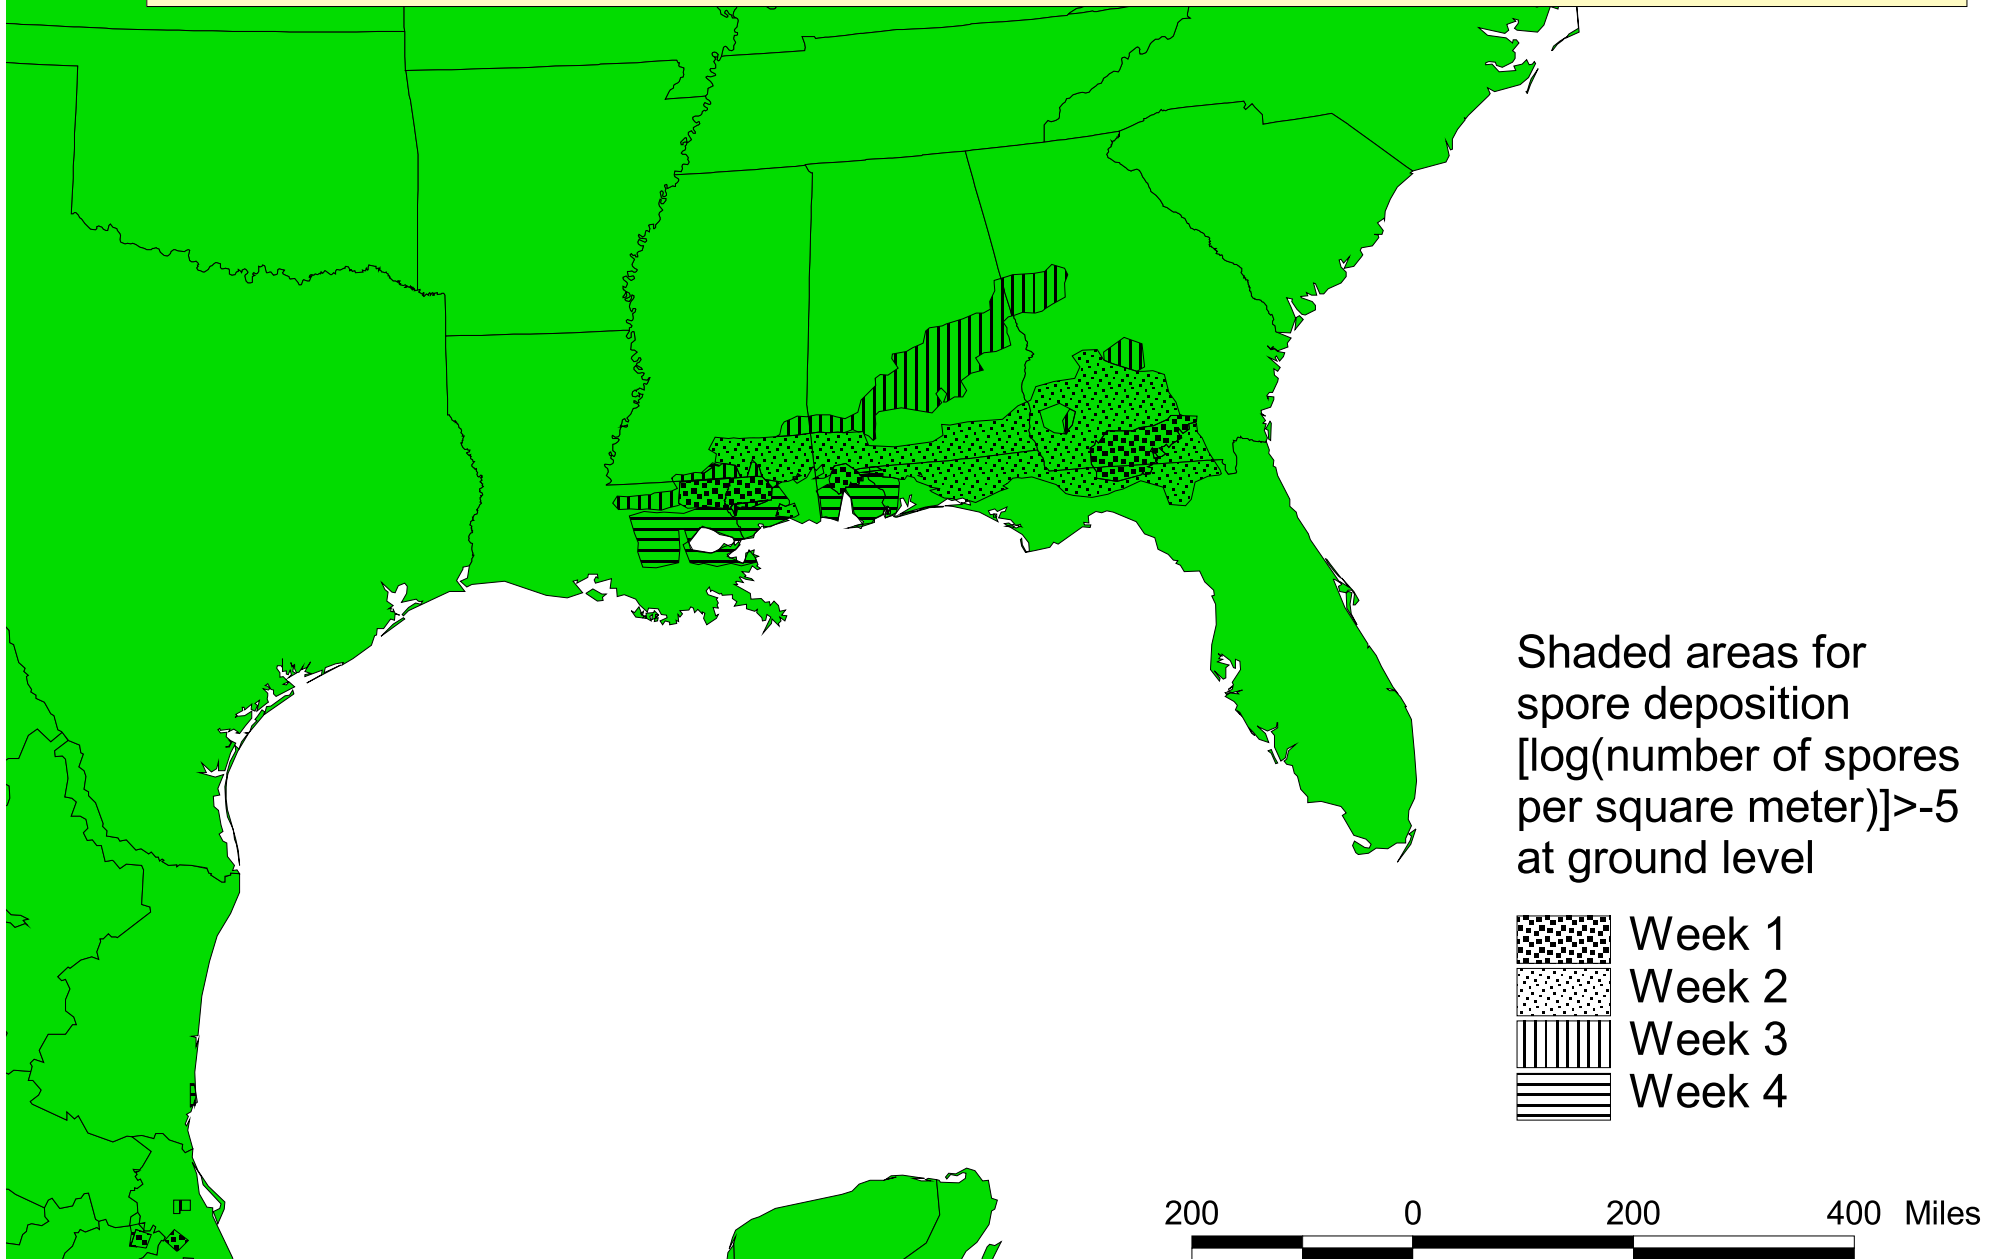

April 29 - May 27 2009 weekly spore dispersal
based on all known spore sources of soybean rust in the U.S. and Mexico

Note: Rainfall Favorability is not available currently.